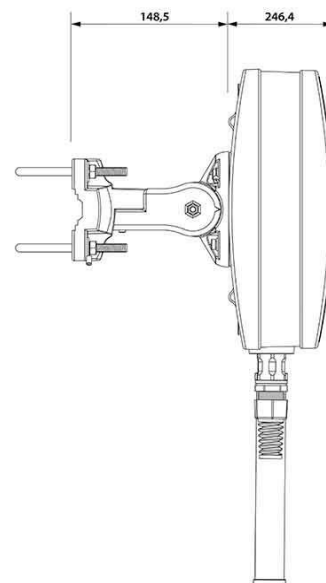

MATERIALS	ABS, aluminum, PTFE, Fiberglass
INGRESS PROTECTION	IP67
DIMENSIONS	272 x 276 x 96 mm 10.71 x 10.87 x 3.78 inch
WEIGHT	1.8 kg 3.97 lbs
OPERATING TEMPERATURE	From -40°C to 75°C From -40°F to 167°F

## DIAMENSIONS