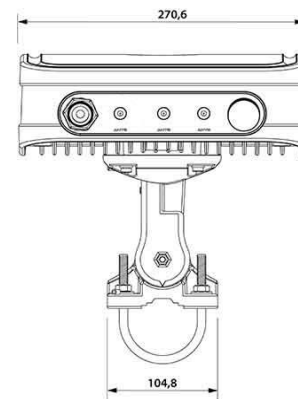

MATERIALS	ABS, aluminum, PTFE, Fiberglass
INGRESS PROTECTION	IP67
DIMENSIONS	272 x 276 x 96 mm 10.71 x 10.87 x 3.78 inch
WEIGHT	1.8 kg 3.97 lbs
OPERATING TEMPERATURE	From -40°C to 75°C From -40°F to 167°F

## DIAMENSIONS