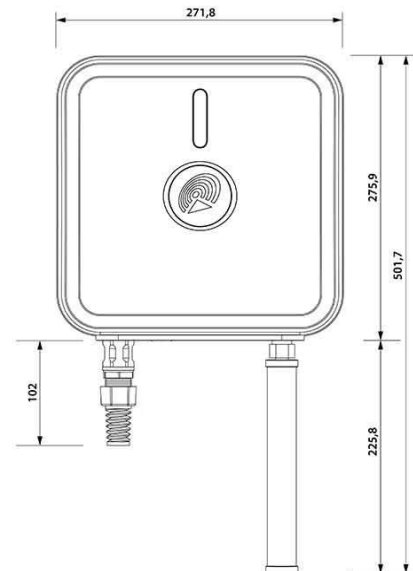

MATERIALS	ABS, aluminum, PTFE, Fiberglass
INGRESS PROTECTION	IP67
DIMENSIONS	272 x 276 x 96 mm 10.71 x 10.87 x 3.78 inch
WEIGHT	1.8 kg 3.97 lbs
OPERATING TEMPERATURE	From -40°C to 75°C From -40°F to 167°F

## DIAMENSIONS