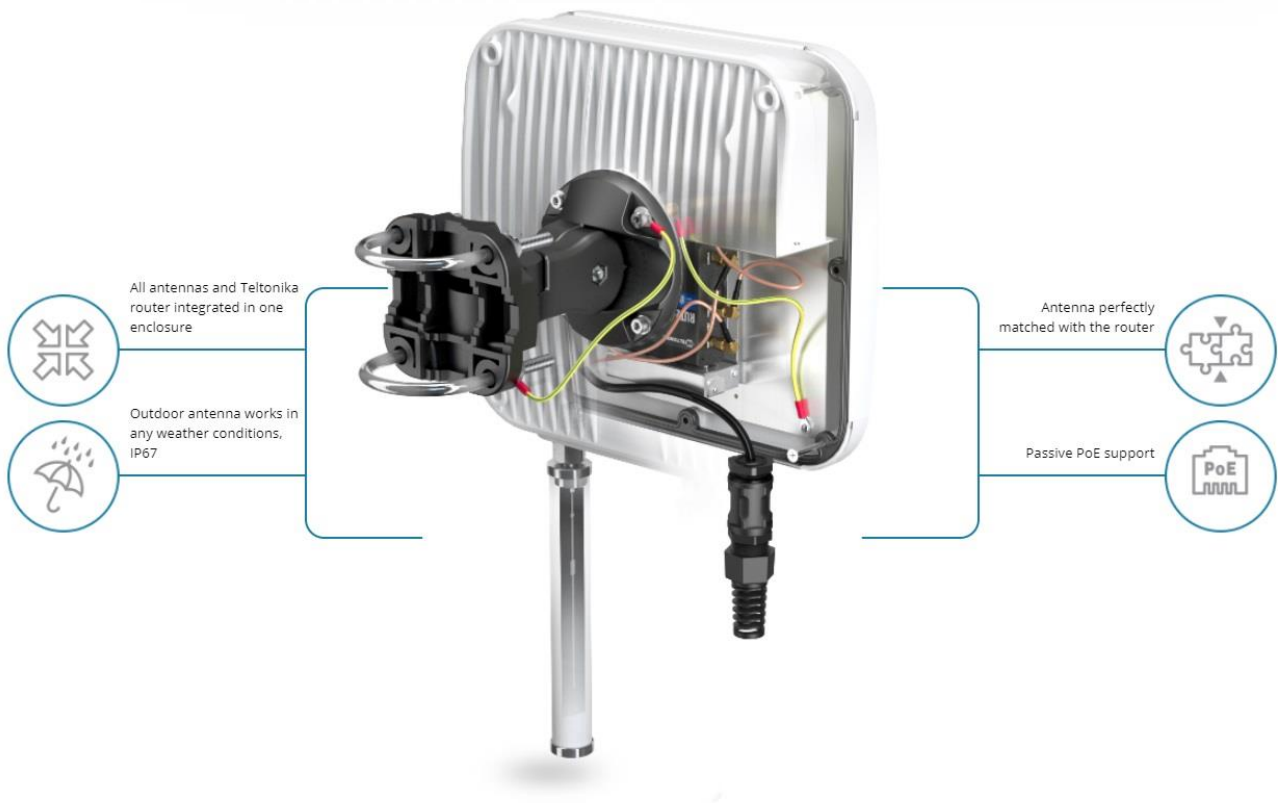

# QuMax for RUT240/230

**INTEGRATED OUTDOOR MULTI BAND HIGH POWER LTE DIRECTIONAL ANTENNA + OUTDOOR WI-FI OMNI ANTENNA + PLACE TO INSTALL TELTONIKA RUT240 OR 230 (ALL-IN-ONE)**

QuMAX offers the most powerful directional LTE antenna of all QuWireless antennas. It is dedicated to connections with long distance to base station. It is designed to have Teltonika RUT240 or RUT230 router installed inside IP67 enclosure. It is the first choice for fixed installations in industrial environment. It has embedded also outdoor Wi-Fi omni antennas.

NOTE: For RUT230 one LTE antenna is unplugged.

MATERIALS	ABS, aluminum, PTFE, Fiberglass
INGRESS PROTECTION	IP67
DIMENSIONS	272 x 276 x 96 mm 10.71 x 10.87 x 3.78 inch
WEIGHT	1.8 kg 3.97 lbs
OPERATING TEMPERATURE	From -40°C to 75°C From -40°F to 167°F